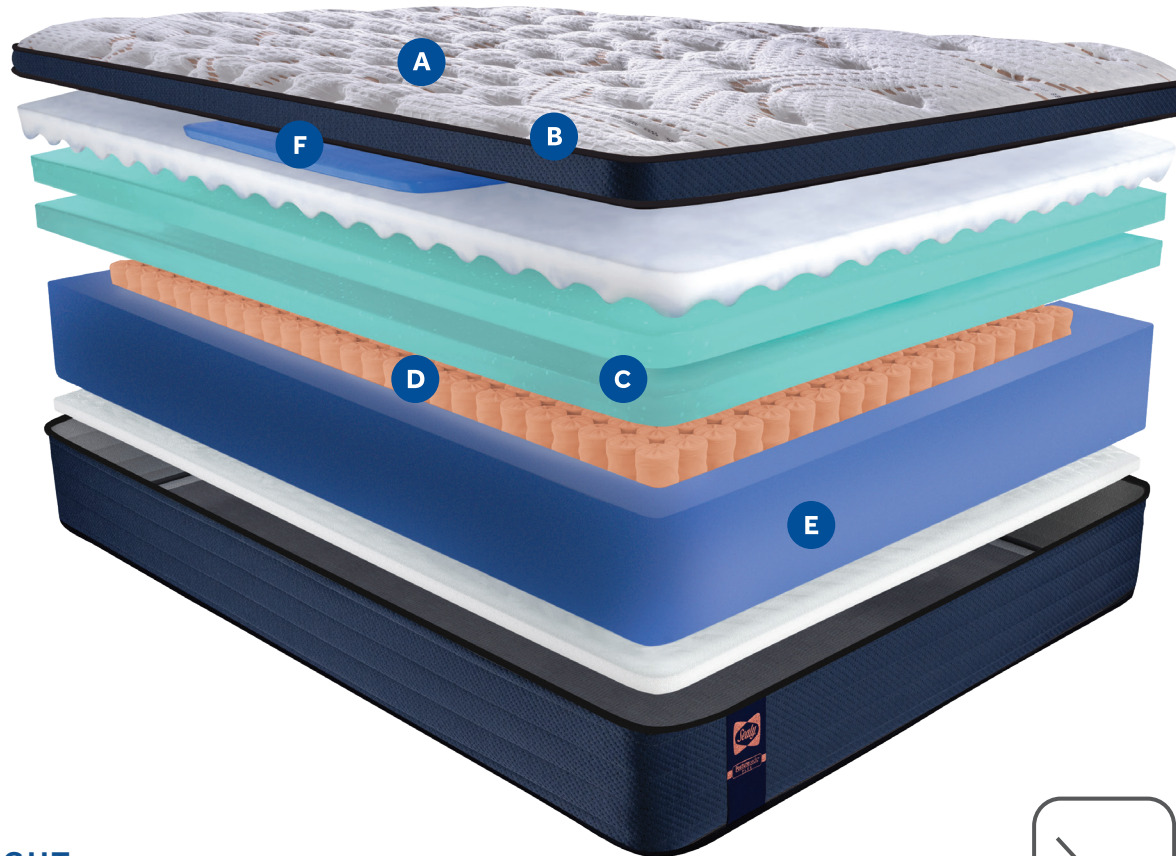

13" PROFILE HEIGHT

COIL COUNTS

K 1333 • Q 1000 • D 824 • TXL 542 • T 510

**COMPATIBLE WITH
LIFESTYLE BASES**

**10 YEAR LIMITED
WARRANTY**