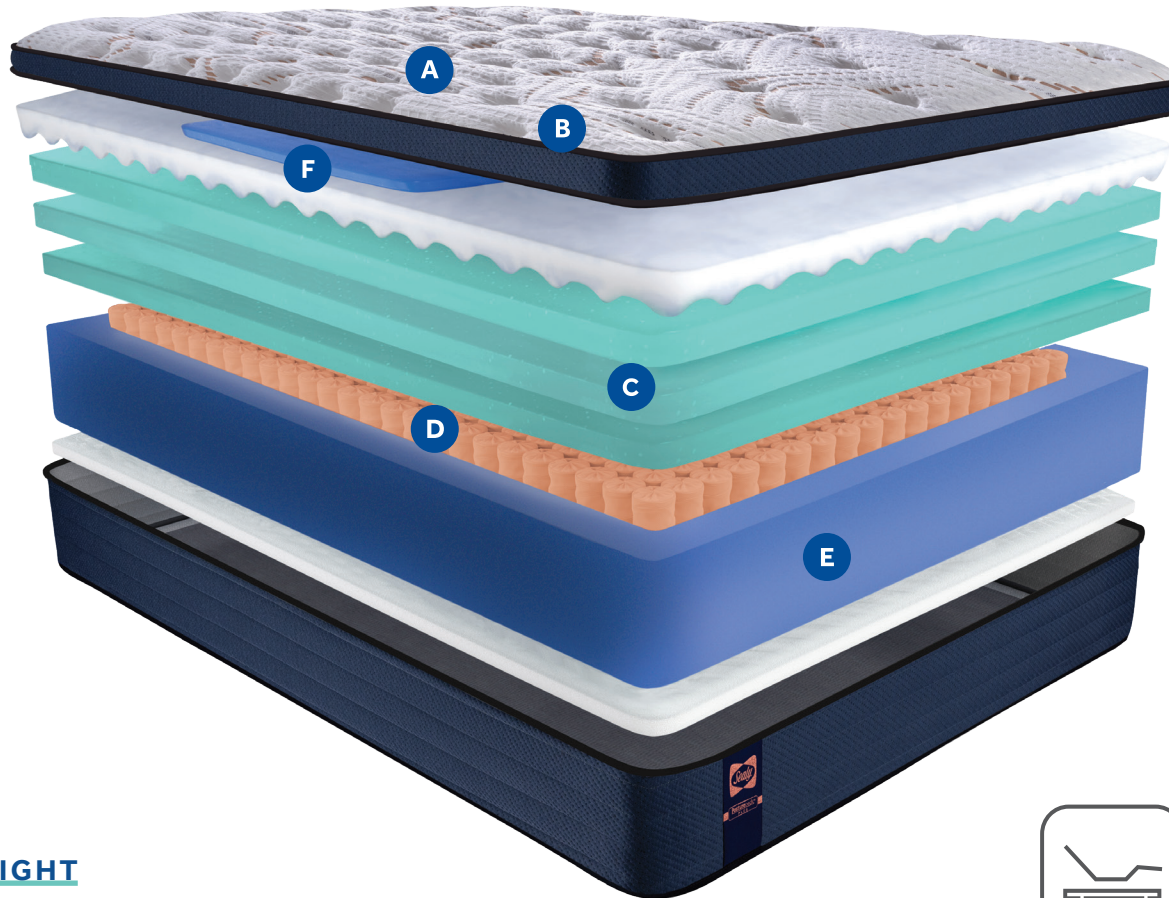

14" PROFILE HEIGHT

COIL COUNTS

K 1333 • Q 1000 • D 824 • TXL 542 • T 510

**COMPATIBLE WITH
LIFESTYLE BASES**

**10 YEAR LIMITED
WARRANTY**