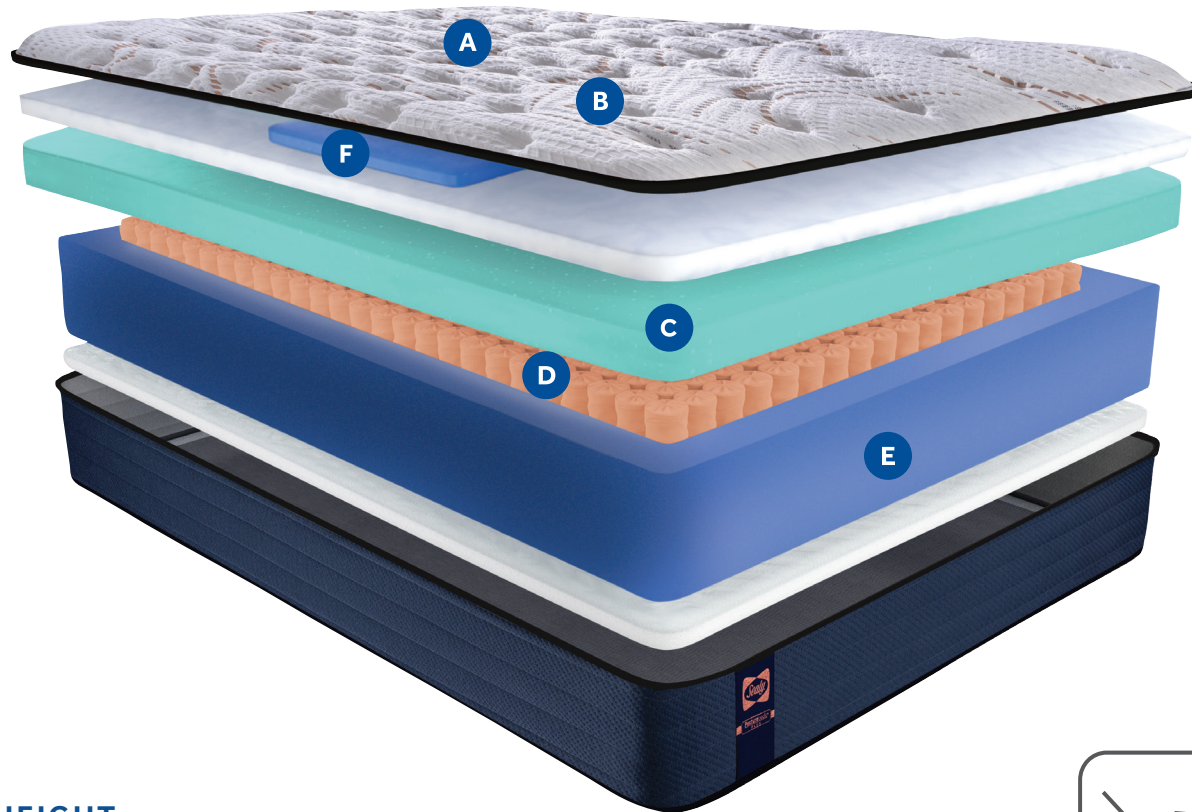

Only Sealy® has Posturepedic® support for your back and core. It's targeted to the individual areas of your body that need it most so your body stays level while you sleep.

Built to deliver middle-of-the-mattress support and pressure relief—for truly best-of-the-best sleep.

ANNEMARIE MEDIUM

POSTUREPEDIC® PLUS COPPER SERIES

CopperSupport™ **Pocket coils**

Triple-tempered copper plated coils ensure your mattress maintains its shape and support for years, giving you the perfect night's sleep, night after night.

SolidEdge™ HD

A reinforced foam border surrounds the coil perimeter to increase the sleeping surface and provide a solid seating edge.

PROBACK® Quilt with **Targeted GelBoost™ HD** **Memory Foam**

Enhanced gel infused memory foam designed to fit the curves of your body, offering durable and personalized support and comfort.

Posturepedic[®]
PLUS

DAYNA
TIGHT TOP FIRM

12" PROFILE HEIGHT

COIL COUNTS

K 1333 • Q 1000 • D 824 • TXL 542 • T 510

**COMPATIBLE WITH
LIFESTYLE BASES**

**10 YEAR LIMITED
WARRANTY**

freshness