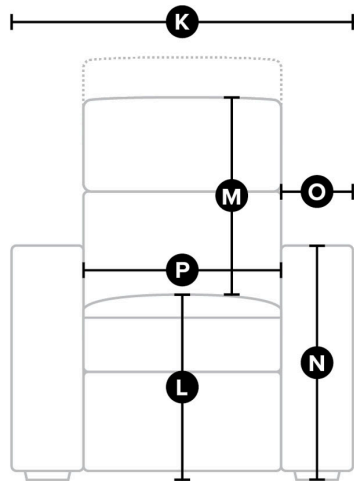

PAYTON

77882

DIMENSIONS

Side

All measurements in inches (in).

SKU	Description	A. Depth	B. Height	C. Seat Depth
77882-01	Sofa	35.0	32.5	21.0
77882-02	Chair	35.0	32.5	21.0
77882-03	Loveseat	35.0	32.5	21.0
77882-04	Ottoman	23.0	17.0	

Front

All measurements in inches (in).

SKU	Description	Q. Width	R. Seat Height From Floor	S. Height Of Back From Seat	T. Arm Height From Floor	U. Arm Width	V. Width Between Arms
77882-01	Sofa	84.0	18.0	15.5	25.5	21.0	67.0
77882-02	Chair	42.0	18.0	14.5	25.5		
77882-03	Loveseat	65.0	18.0	14.5	25.5		
77882-04	Ottoman	23.0	18.0				

*Select pieces from this collection are available in pattern-matched accent covers. Pattern matching ensures the pattern is consistent throughout the piece and matches at seams, and over arms and backs, creating a continuous pattern. Dimensions shown as Width x Depth x Height. Dimensions are correct at the time of printing and are subject to change without notice. Actual measurements for each item may vary. Please allow up to a +/- 1 inch or 3 centimeter difference.