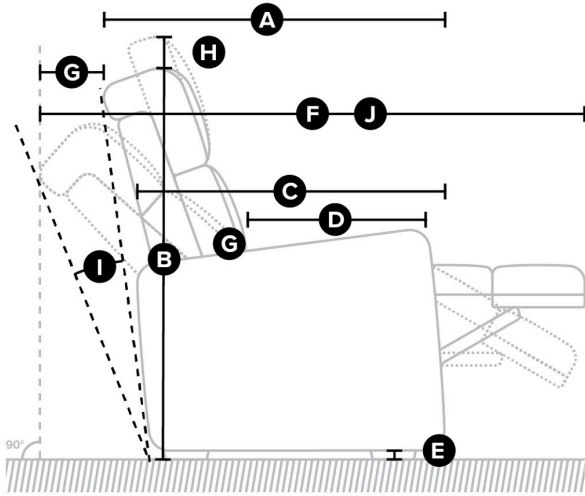

PAYTON

77882

DIMENSIONS

Side

All measurements in inches (in).

SKU	Description	A. Depth	B. Height	C. Seat Depth
77882-01	Sofa	35.0	32.5	21.0
77882-02	Chair	35.0	32.5	21.0
77882-03	Loveseat	35.0	32.5	21.0
77882-04	Ottoman	23.0	17.0	

Front

All measurements in inches (in).

SKU	Description	Q. Width	R. Seat Height From Floor	S. Height Of Back From Seat	T. Arm Height From Floor	U. Arm Width	V. Width Between Arms
77882-01	Sofa	84.0	18.0	15.5	25.5	21.0	67.0
77882-02	Chair	42.0	18.0	14.5	25.5		
77882-03	Loveseat	65.0	18.0	14.5	25.5		
77882-04	Ottoman	23.0	18.0				