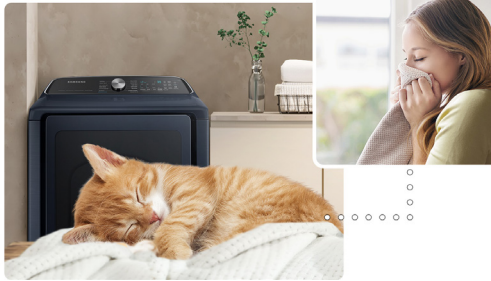

DVE54CG7155D

SAMSUNG

Samsung 7.4 cu. ft. Smart Electric Dryer with Pet Care Dry and Steam Sanitize+

Pet Care Dry Cycle
Remove unpleasant odours

Available Colour

Features

- Pet Care Dry
- Steam Sanitize+
- Wi-Fi Connectivity with SmartThings*
- Sensor Dry
- Smart Care**
- Interior Drum Light
- Reversible Door
- Accessibility (AUI, Braille)
- Large 7.4 cu. ft. Capacity
- Lint Filter Indicator
- 21 Total Drying Cycles
- 10 Options
- 5 Temperature Settings
- 4-Way Venting (Back, Bottom, Left, Right)