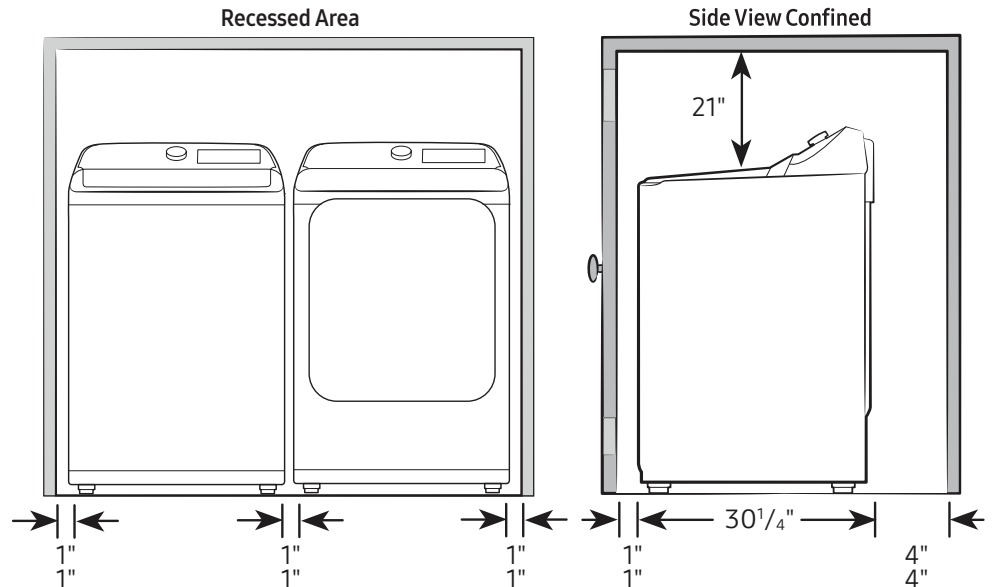

DVE54CG7155D

SAMSUNG

Samsung 7.4 cu. ft. Smart Electric Dryer with Pet Care Dry and Steam Sanitize+

Dimensions

Required dimensions for installation:

Installation Specifications – Side-by-Side

If the washer and dryer are installed together or the dryer alone, the closet front must have two unobstructed air openings for a combined minimum total area of 72-inch². Your washer alone does not require a specific air opening.

Alcove or closet installation

Minimum clearance for closet and alcove installations:

Connection Dimensions

Back and Side View of Electric Dryer

LEGEND:

- Cold Water Connection

Actual colour may vary. Design, specifications and colour availability are subject to change without notice. Non-metric weights and measurements are approximate.