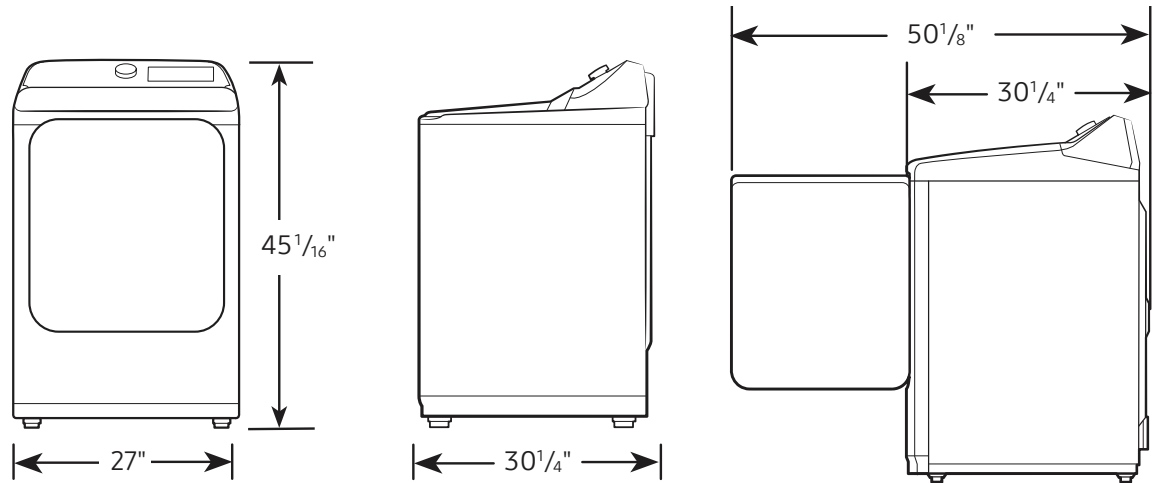

5 Temperature Settings:
High, Medium High, Medium, Medium Low, Low.

5 Dry Levels:
More Dry, Normal-More Dry, Normal Dry, Normal-Less Dry, Less Dry.

Warranty
One (1) Year Parts and Labour.

Product Dimensions & Weight (WxHxD)
Dimensions: 27" x 45¹³/₁₆" x 30¹/₄"
Weight: 119 lb (54 kg)

Shipping Dimensions & Weight (WxHxD)
Dimensions: 29⁹/₁₆" x 48⁵/₈" x 31³/₁₆"
Weight: 127.9 lb (58 kg)

Electric Dryer	Model #	UPC Code
Navy Steel	DVE54CG7155D	887276759913
Matching Impeller Washer		
Navy Steel	WA54CG7150AD	887276760360
Matching Agitator Washer		
Navy Steel	WA53CG7155AD	887876760353
Optional Accessories	Model #	UPC Code
Vent Kit	DV-2A	887276146416

*Requires wireless network, Samsung account and Samsung SmartThings App. **Designed to fit a 38" installation depth. The Samsung SmartThings App supports Android OS 4.0 (ICS) or later which is optimized for Samsung smartphones (Galaxy S and Galaxy Note series). This app also supports iOS 7 or later for iPhone models. Samsung SmartThings App available in App Store and Play Store.

DVE54CG7155D

SAMSUNG

Samsung 7.4 cu. ft. Smart Electric Dryer with Pet Care Dry and Steam Sanitize+

Dimensions

Required dimensions for installation:

Installation Specifications – Side-by-Side

If the washer and dryer are installed together or the dryer alone, the closet front must have two unobstructed air openings for a combined minimum total area of 72-inch². Your washer alone does not require a specific air opening.