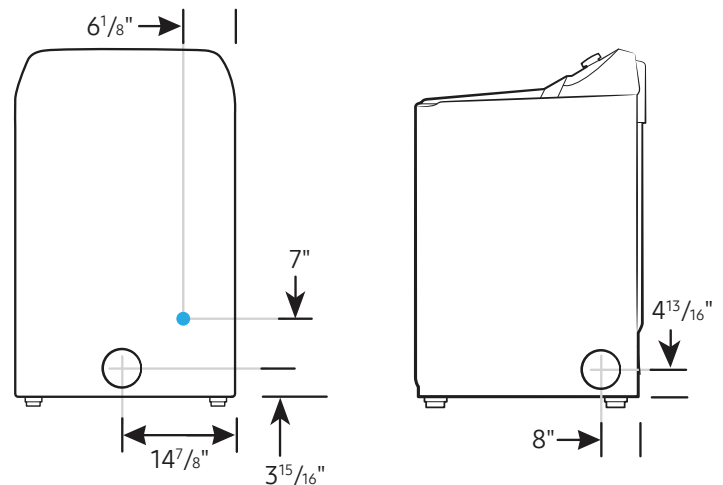

5 Temperature Settings:
High, Medium High, Medium, Medium Low, Low.

5 Dry Levels:
More Dry, Normal-More Dry, Normal Dry, Normal-Less Dry, Less Dry.

Warranty
One (1) Year Parts and Labour.

Product Dimensions & Weight (WxHxD)
Dimensions: 27" x 45¹³/₁₆" x 30¹/₄"
Weight: 119 lb (54 kg)

Shipping Dimensions & Weight (WxHxD)
Dimensions: 29⁹/₁₆" x 48⁵/₈" x 31³/₁₆"
Weight: 127.9 lb (58 kg)

Electric Dryer	Model #	UPC Code
Navy Steel	DVE54CG7155D	887276759913
Matching Impeller Washer		
Navy Steel	WA54CG7150AD	887276760360
Matching Agitator Washer		
Navy Steel	WA53CG7155AD	887876760353
Optional Accessories	Model #	UPC Code
Vent Kit	DV-2A	887276146416

DVE54CG7155D

SAMSUNG

Samsung 7.4 cu. ft. Smart Electric Dryer with Pet Care Dry and Steam Sanitize+

Dimensions

Required dimensions for installation:

Installation Specifications – Side-by-Side

If the washer and dryer are installed together or the dryer alone, the closet front must have two unobstructed air openings for a combined minimum total area of 72-inch². Your washer alone does not require a specific air opening.

Alcove or closet installation

Minimum clearance for closet and alcove installations:

Connection Dimensions

Back and Side View of Electric Dryer

LEGEND:

- Cold Water Connection

Actual colour may vary. Design, specifications and colour availability are subject to change without notice. Non-metric weights and measurements are approximate.