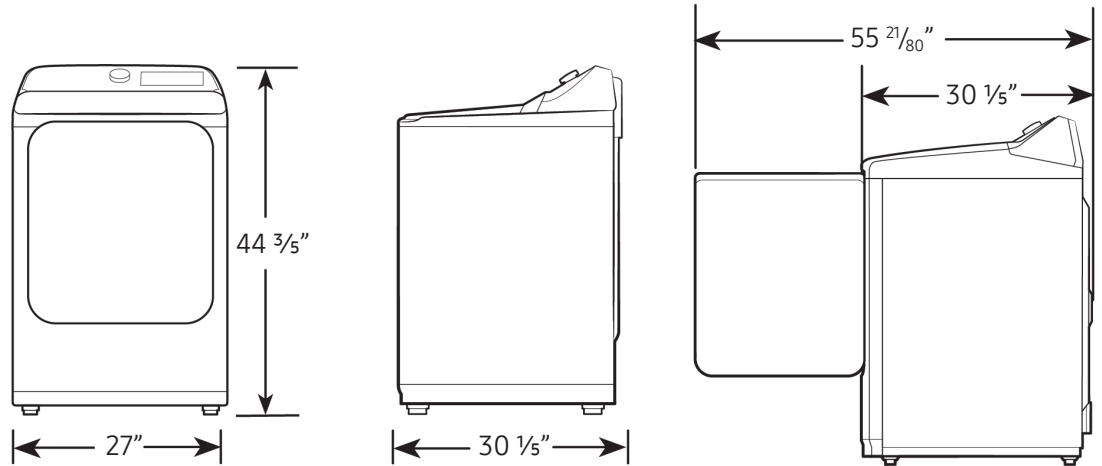

DVE52DG5505WAC

SAMSUNG

Samsung 7.4 cu. ft. Smart Electric Dryer with Steam Sanitize+

Dimensions

Required dimensions for installation: