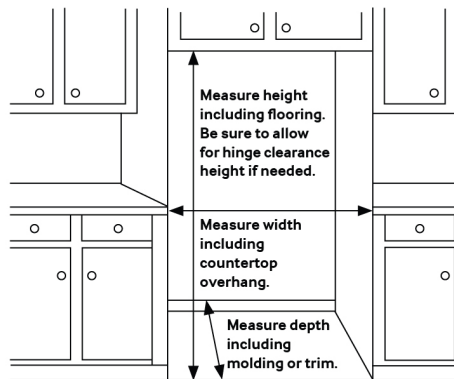

Rating

ENERGY STAR® rated:
656 kWh/yr

RF90F29BECRAA

SAMSUNG

29 cu. ft. Bespoke 4-Door French Door Refrigerator with AI Home in Charcoal Glass Top and Stainless Steel

Installation Specifications

1. Measure the height, width and depth of the opening, making sure to include baseboards, molding tile, countertop overhang, etc. Check to be sure there is enough room to open the door (consider walls, islands or other obstacles when measuring).
2. Refer to illustration below to determine dimensions.
3. Allow 3.75" of clearance on hinge side of refrigerator when installing next to a wall where handle may make contact.
4. Allow 2" minimum clearance at rear for proper air circulation and water/electrical connections. Allow a 3/8" minimum clearance at sides and top for ease of installation.
5. Ensure each door and entryway in the home is wide enough for the refrigerator to be moved through easily.

For optimal usage and ability to open refrigerator doors completely, do not install next to a wall.

Please note: The following dimensions and cutout information is for planning purposes only. For complete installation details, consult manual packed with product, or download manual online at [samsung.com](https://www.samsung.com).

Dimensions

Total Capacity: 28.6 cu. ft.

Refrigerator: 16.5 cu. ft.

- 1 Slide-In Shelf, 3 Tempered Glass Spill-Proof Shelves
- 2 Clear Drawers, Including Crisper+
- 6 Door Bins
 - Right: 1 Gallon Bin, 2 Regular Bins
 - Left: 3 Regular Bins
- Surface Lighting

35³/₄" x 68⁷/₈" x 29³/₈"

Weight: 361.6 lbs

Shipping Dimensions & Weight (WxHxD)

Dimensions: 38¹/₄" x 75³/₄" x 36¹/₄"

Weight: 370.4 lbs

Colour

Charcoal Glass Top and 9" LCD
Screen Panels with Stainless
Steel Bottom Panels