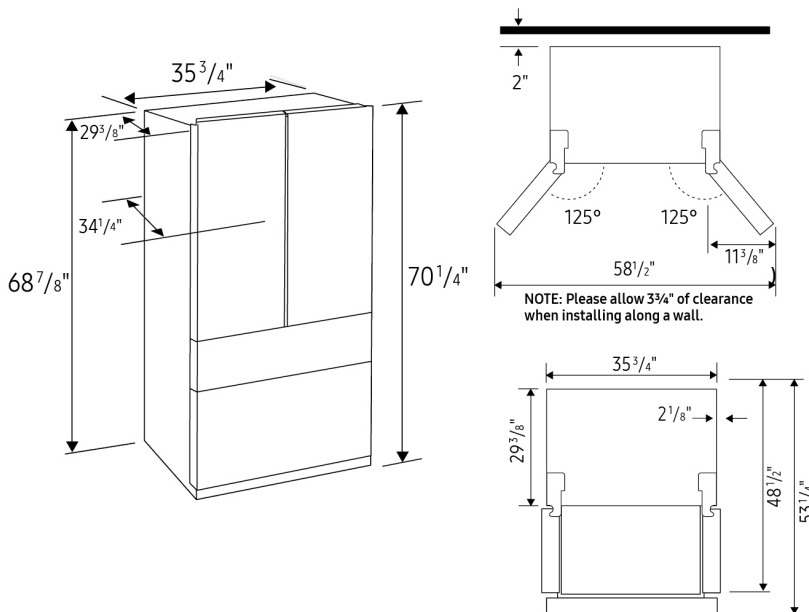

Rating

ENERGY STAR® rated:
656 kWh/yr

RF90F29BECRAA

SAMSUNG

29 cu. ft. Bespoke 4-Door French Door Refrigerator with AI Home in Charcoal Glass Top and Stainless Steel

Installation Specifications

1. Measure the height, width and depth of the opening, making sure to include baseboards, molding tile, countertop overhang, etc. Check to be sure there is enough room to open the door (consider walls, islands or other obstacles when measuring).
2. Refer to illustration below to determine dimensions.
3. Allow 3.75" of clearance on hinge side of refrigerator when installing next to a wall where handle may make contact.
4. Allow 2" minimum clearance at rear for proper air circulation and water/electrical connections. Allow a 3/8" minimum clearance at sides and top for ease of installation.
5. Ensure each door and entryway in the home is wide enough for the refrigerator to be moved through easily.

For optimal usage and ability to open refrigerator doors completely, do not install next to a wall.

Please note: The following dimensions and cutout information is for planning purposes only. For complete installation details, consult manual packed with product, or download manual online at [samsung.com](https://www.samsung.com).

Dimensions

Total Capacity: 28.6 cu. ft.

Refrigerator: 16.5 cu. ft.

- 1 Slide-In Shelf, 3 Tempered Glass Spill-Proof Shelves
- 2 Clear Drawers, Including Crisper+
- 6 Door Bins
 - Right: 1 Gallon Bin, 2 Regular Bins
 - Left: 3 Regular Bins
- Surface Lighting

*Compressor, evaporator, condenser, drier and connecting tubing.

Product Dimensions & Weight

Dimensions (WxHxD with hinges and doors):

35³/₄" x 70¹/₄" x 34¹/₄"

Dimensions (WxHxD without hinges and doors):