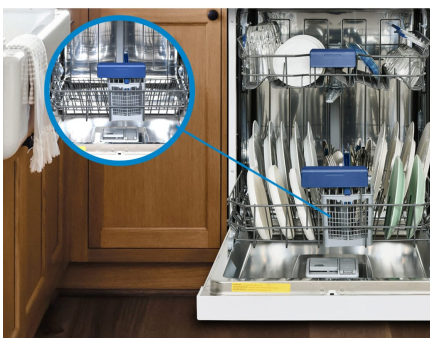

ADJUSTABLE STORAGE

Fixed upper rack with adjustable lower rack and cutlery basket

ELECTRONIC CONTROLS WITH DIGITAL DISPLAY

Provide easy select options with the touch of a button

STAINLESS STEEL TALL TUB DESIGN

Giving you extra interior space for dishes, without changing the external size

FEATURES

- The durable stainless steel tall tub design of our dishwasher ensures superior performance and longevity. Unlike traditional plastic tubs, the stainless-steel construction resists stains, odors, and rust, maintaining a pristine appearance over years of use.
- Quiet operation - Maintain ambience in the kitchen with this quiet dishwasher. Operates at 51db which is less than a normal conversation.
- Energy star® compliant
- Boasts an impressive 14 place settings capacity, effortlessly handling large family meals or dinner parties. Choose from 4 versatile wash cycles tailored to your needs, ensuring sparkling clean dishes every time. With the convenient delay start feature, you can schedule your wash up to 24 hours in advance
- Enjoy the convenience of our dishwasher's fixed upper dish rack and upper basket mug shelf. The sturdy upper rack holds dishes securely, while the mug shelf provides a dedicated space for mugs and small cups.
- Available in both White and Stainless Steel finishes, offering you the perfect match for your kitchen decor.