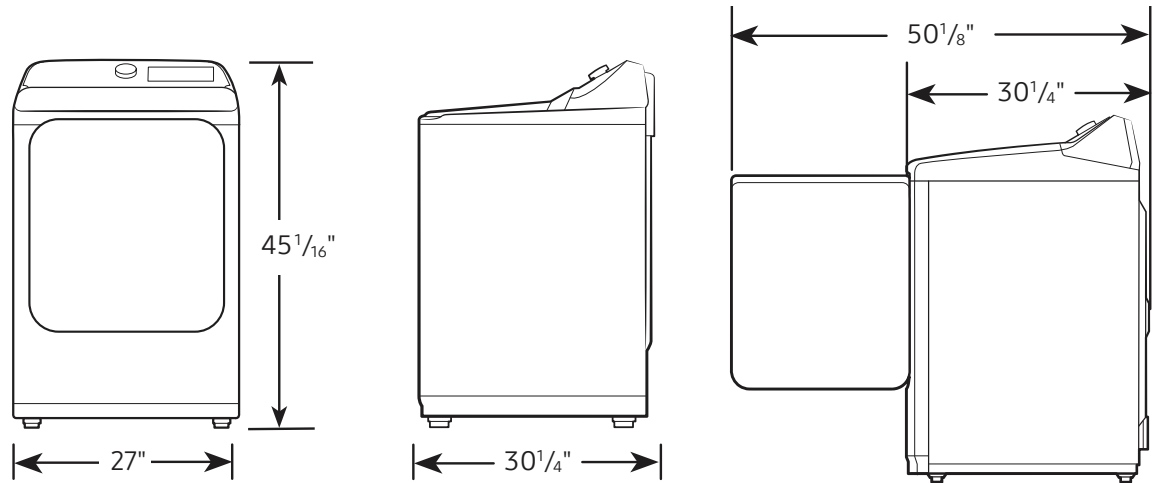

UPC Code

887276146416

*Requires wireless network, Samsung account and Samsung SmartThings App. ²Designed to fit a 38" installation depth. The Samsung SmartThings App supports Android OS 4.0 (ICS) or later which is optimized for Samsung smartphones (Galaxy S and Galaxy Note series). This app also supports iOS 7 or later for iPhone models. Samsung SmartThings App available in App Store and Play Store.

DVE54CG7550V

SAMSUNG

Samsung 7.4 cu. ft. Smart Electric Dryer with Pet Care Dry and Steam Sanitize+

Dimensions

Required dimensions for installation:

Installation Specifications – Side-by-Side

If the washer and dryer are installed together or the dryer alone, the closet front must have two unobstructed air openings for a combined minimum total area of 72-inch². Your washer alone does not require a specific air opening.