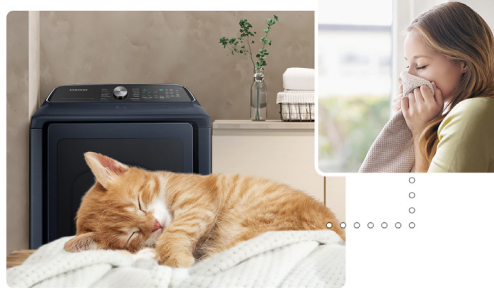

DVE54CG7550V

SAMSUNG

Samsung 7.4 cu. ft. Smart Electric Dryer with Pet Care Dry and Steam Sanitize+

Vent Sensor

Pet Care Dry Cycle

Remove unpleasant odours

Available Colour

Black Stainless
DVE54CG7550V