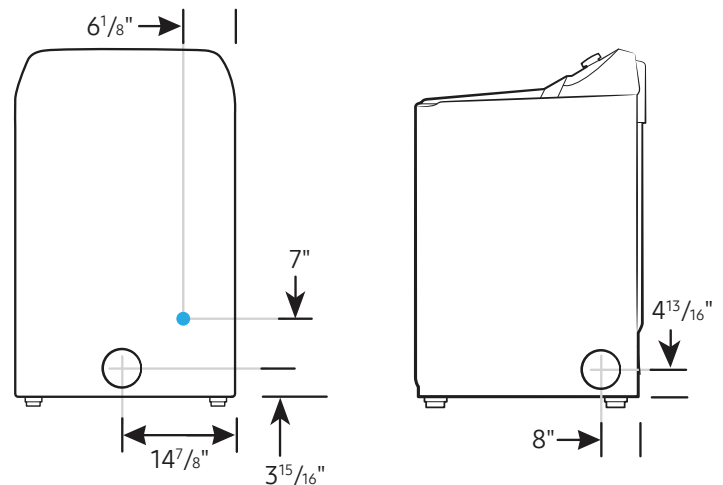

Shipping Dimensions & Weight (WxHxD)

Dimensions: 29⁹/₁₆" x 48⁵/₈" x 31³/₁₆"
Weight: 127.9 lb (58 kg)

Electric Dryer

Black Stainless

Model

DVE54CG7550V

UPC Code

887276764788

DVE54CG7550V

SAMSUNG

Samsung 7.4 cu. ft. Smart Electric Dryer with Pet Care Dry and Steam Sanitize+

Dimensions

Required dimensions for installation:

Installation Specifications – Side-by-Side

If the washer and dryer are installed together or the dryer alone, the closet front must have two unobstructed air openings for a combined minimum total area of 72-inch². Your washer alone does not require a specific air opening.

Alcove or closet installation

Minimum clearance for closet and alcove installations:

Connection Dimensions

Back and Side View of Electric Dryer

LEGEND:

- Cold Water Connection

Actual colour may vary. Design, specifications and colour availability are subject to change without notice. Non-metric weights and measurements are approximate.