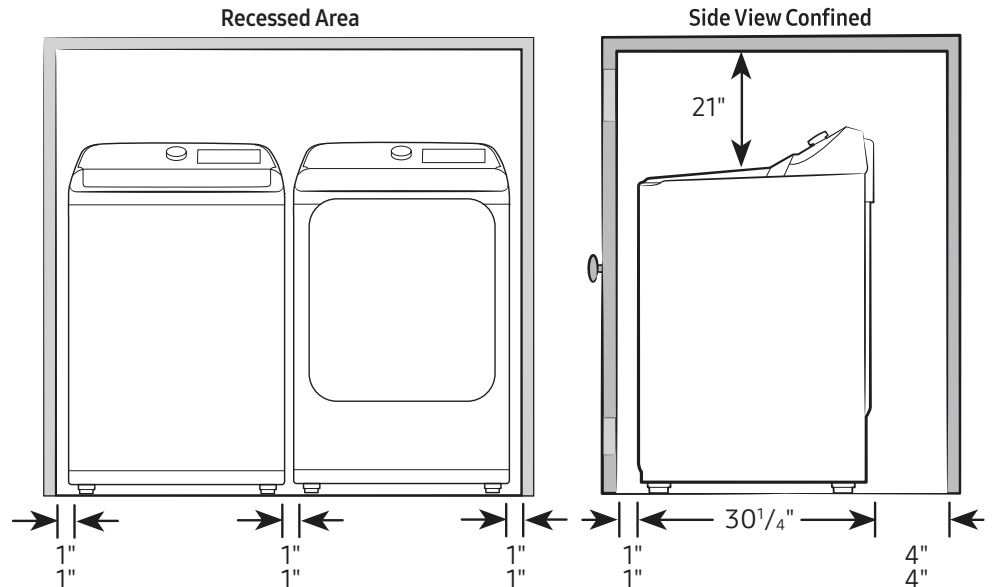

DVE54CG7550V

SAMSUNG

Samsung 7.4 cu. ft. Smart Electric Dryer with Pet Care Dry and Steam Sanitize+

Dimensions

Required dimensions for installation:

Installation Specifications – Side-by-Side

If the washer and dryer are installed together or the dryer alone, the closet front must have two unobstructed air openings for a combined minimum total area of 72-inch². Your washer alone does not require a specific air opening.

Alcove or closet installation

Minimum clearance for closet and alcove installations:

Connection Dimensions

Back and Side View of Electric Dryer

LEGEND:

- Cold Water Connection

Actual colour may vary. Design, specifications and colour availability are subject to change without notice. Non-metric weights and measurements are approximate.