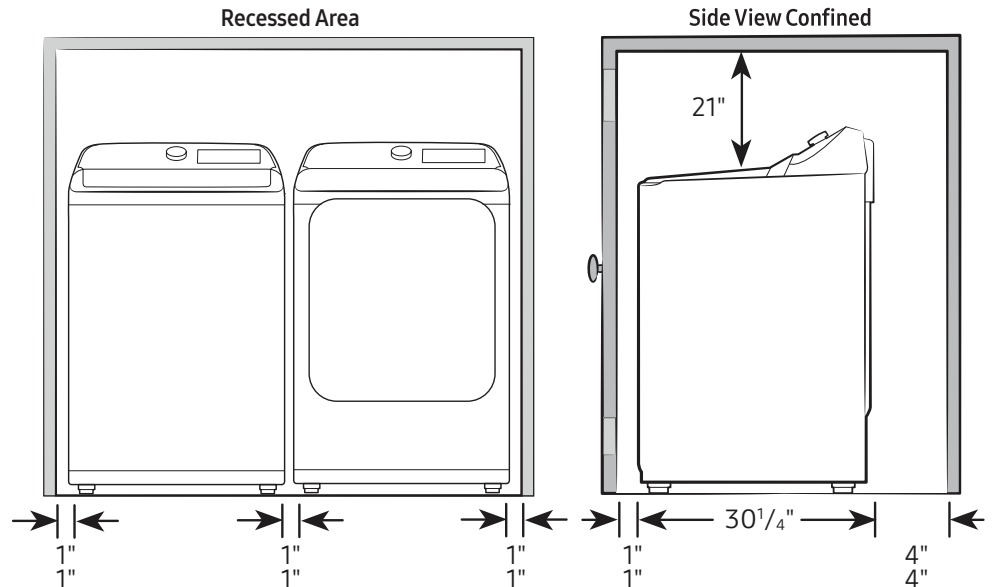

DVE47CG3500

SAMSUNG

7.4 cu. ft. Smart Electric Dryer with Sensor Dry

Dimensions

Required dimensions for installation:

Installation Specifications – Side-by-Side

If the washer and dryer are installed together or the dryer alone, the closet front must have two unobstructed air openings for a combined minimum total area of 72-inch². Your washer alone does not require a specific air opening.

Alcove or closet installation

Minimum clearance for closet and alcove installations:

Connection Dimensions

Back and Side View of Electric Dryer

LEGEND:

- Cold Water Connection

Actual colour may vary. Design, specifications and colour availability are subject to change without notice. Non-metric weights and measurements are approximate.