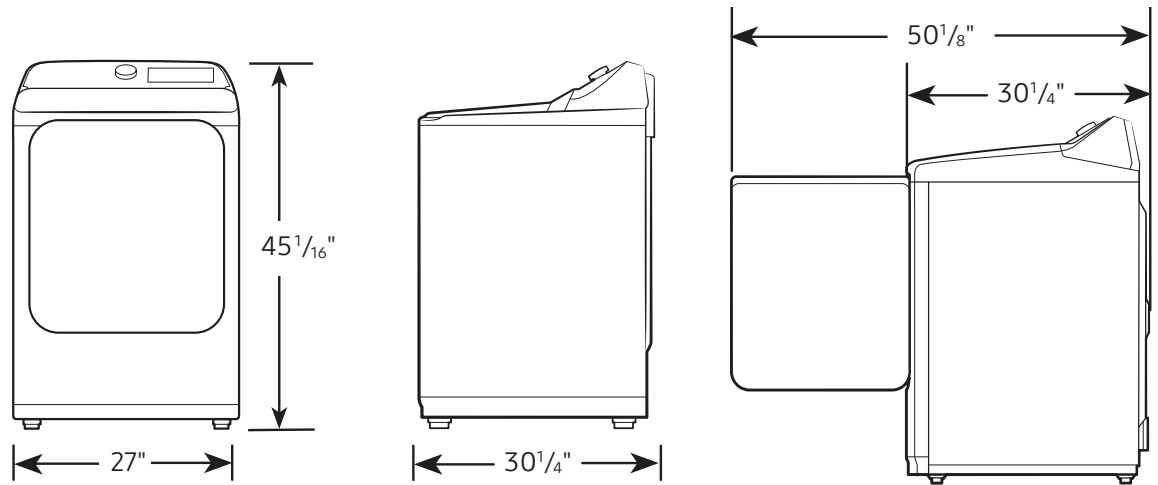

Warranty

One (1) Year Parts and Labour.

Product Dimensions & Weight (WxHxD)

Dimensions: 27" x 45¹/₁₆" x 30¹/₄"
Weight: 119 lb (53.98 kg)

Shipping Dimensions & Weight (WxHxD)

Dimensions: 29⁹/₁₆" x 47³/₄" x 31³/₁₆"
Weight: 125.7 lb (57 kg)

Brushed Black	WA46CG3505AV	887276756882
White	WA46CG3505AW	887276756899

Optional Accessories

	Model #	UPC Code
Vent Kit	DV-2A	887276146416

*Requires wireless network, Samsung account and Samsung SmartThings App. **Designed to fit a 38" installation depth. The Samsung SmartThings App supports Android OS 4.0 (ICS) or later which is optimized for Samsung smartphones (Galaxy S and Galaxy Note series). This app also supports iOS 7 or later for iPhone models. Samsung SmartThings App available in App Store and Play Store.

DVE47CG3500

SAMSUNG

7.4 cu. ft. Smart Electric Dryer with Sensor Dry

Dimensions

Required dimensions for installation:

Installation Specifications – Side-by-Side

If the washer and dryer are installed together or the dryer alone, the closet front must have two unobstructed air openings for a combined minimum total area of 72-inch². Your washer alone does not require a specific air opening.