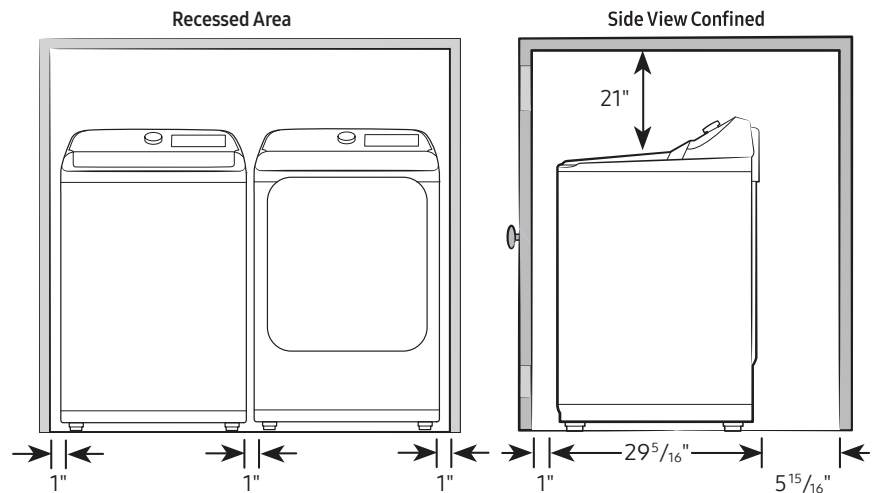

Alcove or closet installation

Minimum clearance for closet and alcove installations: