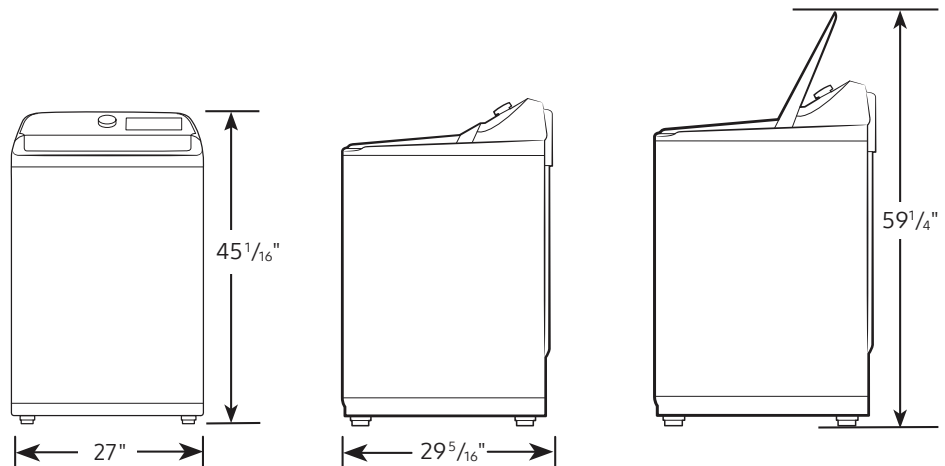

Warranty

One (1) Year Parts and Labour.

Product Dimensions & Weight (WxHxD)

Dimensions: 27" x 45¹/₁₆" x 30¹/₄"
Weight: 129 lb (58.5 kg)

Shipping Dimensions & Weight (WxHxD)

Dimensions: 29⁹/₁₆" x 47³/₄" x 31³/₁₆"
Weight: 135.6 lb (61.5 kg)

WA46CG3505

SAMSUNG

5.3 cu. ft. Large Capacity Smart Top Load Washer with ActiveWave™ Agitator and Active WaterJet

Dimensions

Required dimensions for installation:

Installation Specifications – Side-by-Side