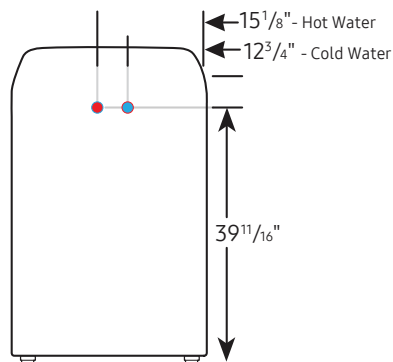

WA46CG3505

SAMSUNG

5.3 cu. ft. Large Capacity Smart Top Load Washer with ActiveWave™ Agitator and Active WaterJet

Dimensions

Required dimensions for installation:

Installation Specifications – Side-by-Side

If the washer and dryer are installed together or the dryer alone, the closet front must have two unobstructed air openings for a combined minimum total area of 72-inch². Your washer alone does not require a specific air opening.

Alcove or closet installation

Minimum clearance for closet and alcove installations:

Connection Dimensions

Back and Side View of Electric Dryer

LEGEND:

- Hot Water Connection
- Cold Water Connection

Actual colour may vary. Design, specifications and colour availability are subject to change without notice. Non-metric weights and measurements are approximate.